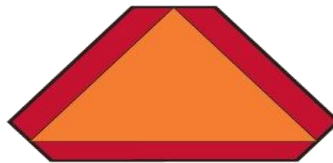

# SHARING the ROAD with SLOW-MOVING VEHICLES

SLOW-MOVING VEHICLE EMBLEM Shape: Triangle Center: Florescent orange equilateral triangle Border: Reflective Dark Red

## MOTORISTS SHOULD:

- Slow down immediately
- Increase following distance
- Be alert and watch for turns
- Drive courteously
- Pass with care, only when legal